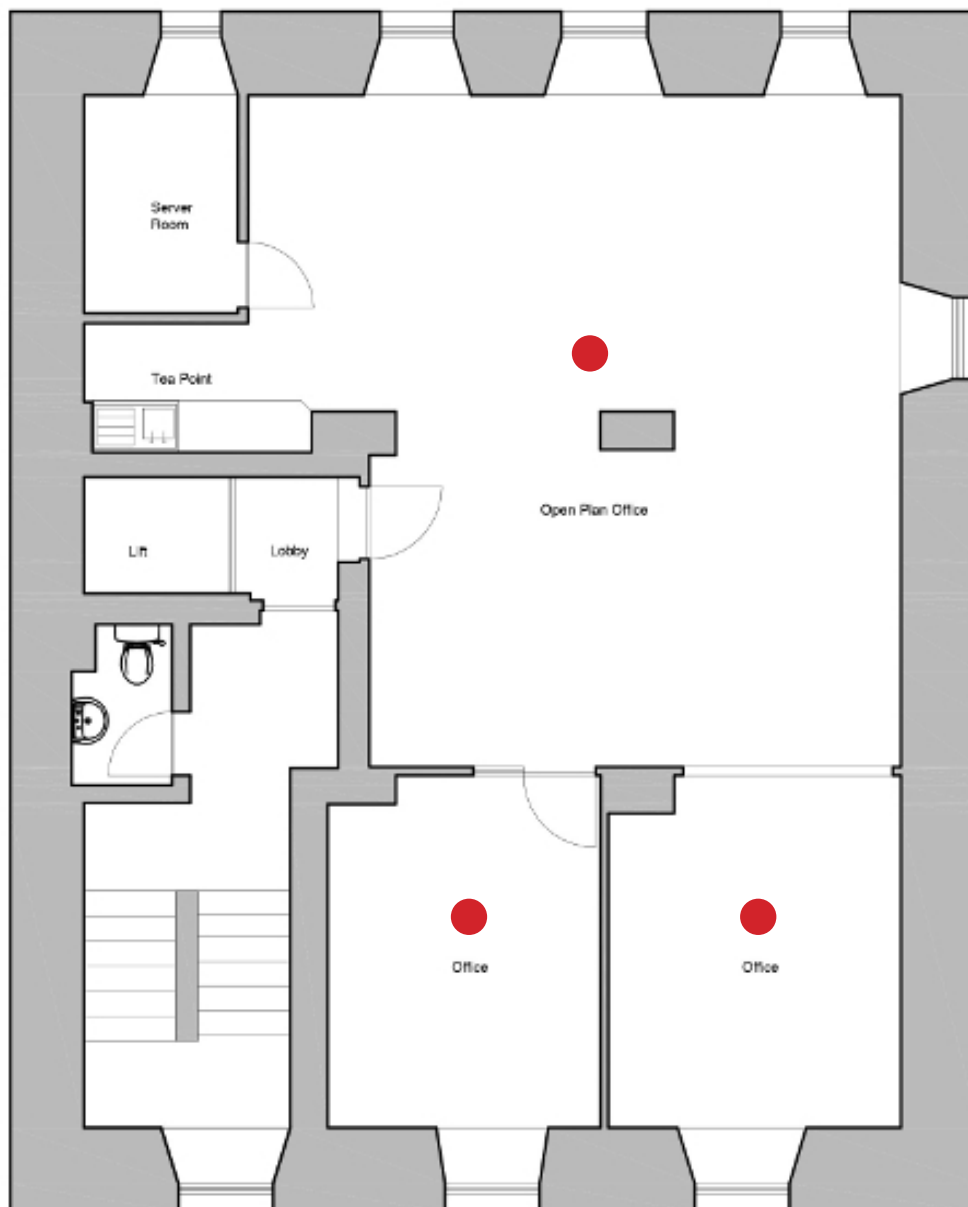

Torridon House

Second Floor

CROMDALE

● Available ● Currently Let

Check availability at [cromdale.com](https://www.cromdale.com) | 01224 355500