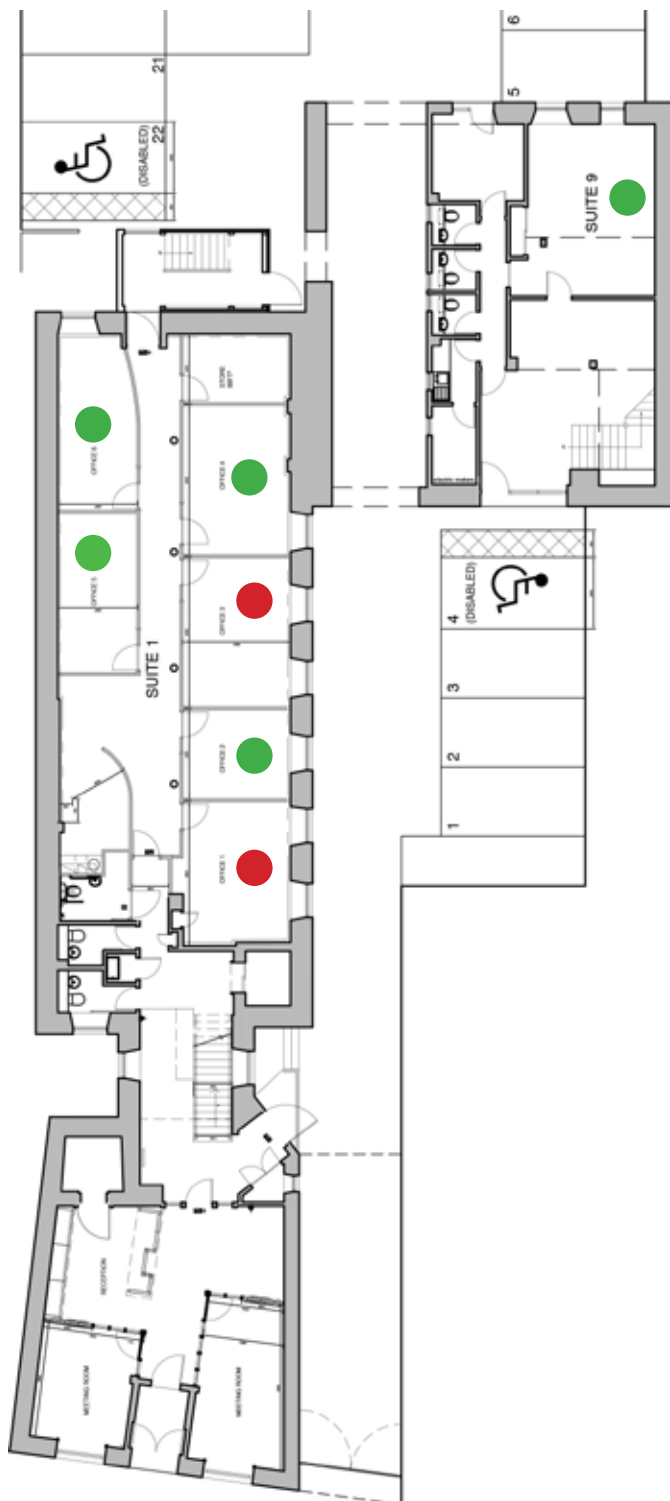

Regent House

Ground Floor

CROMDALE

- Available
- Currently Let

Regent House

CROMDALE

First Floor

- Available
- Currently Let

Check availability at [cromdale.com](https://www.cromdale.com) | 01224 355500

Regent House

Second Floor

CROMDALE

- Available
- Currently Let

Check availability at [cromdale.com](https://www.cromdale.com) | 01224 355500