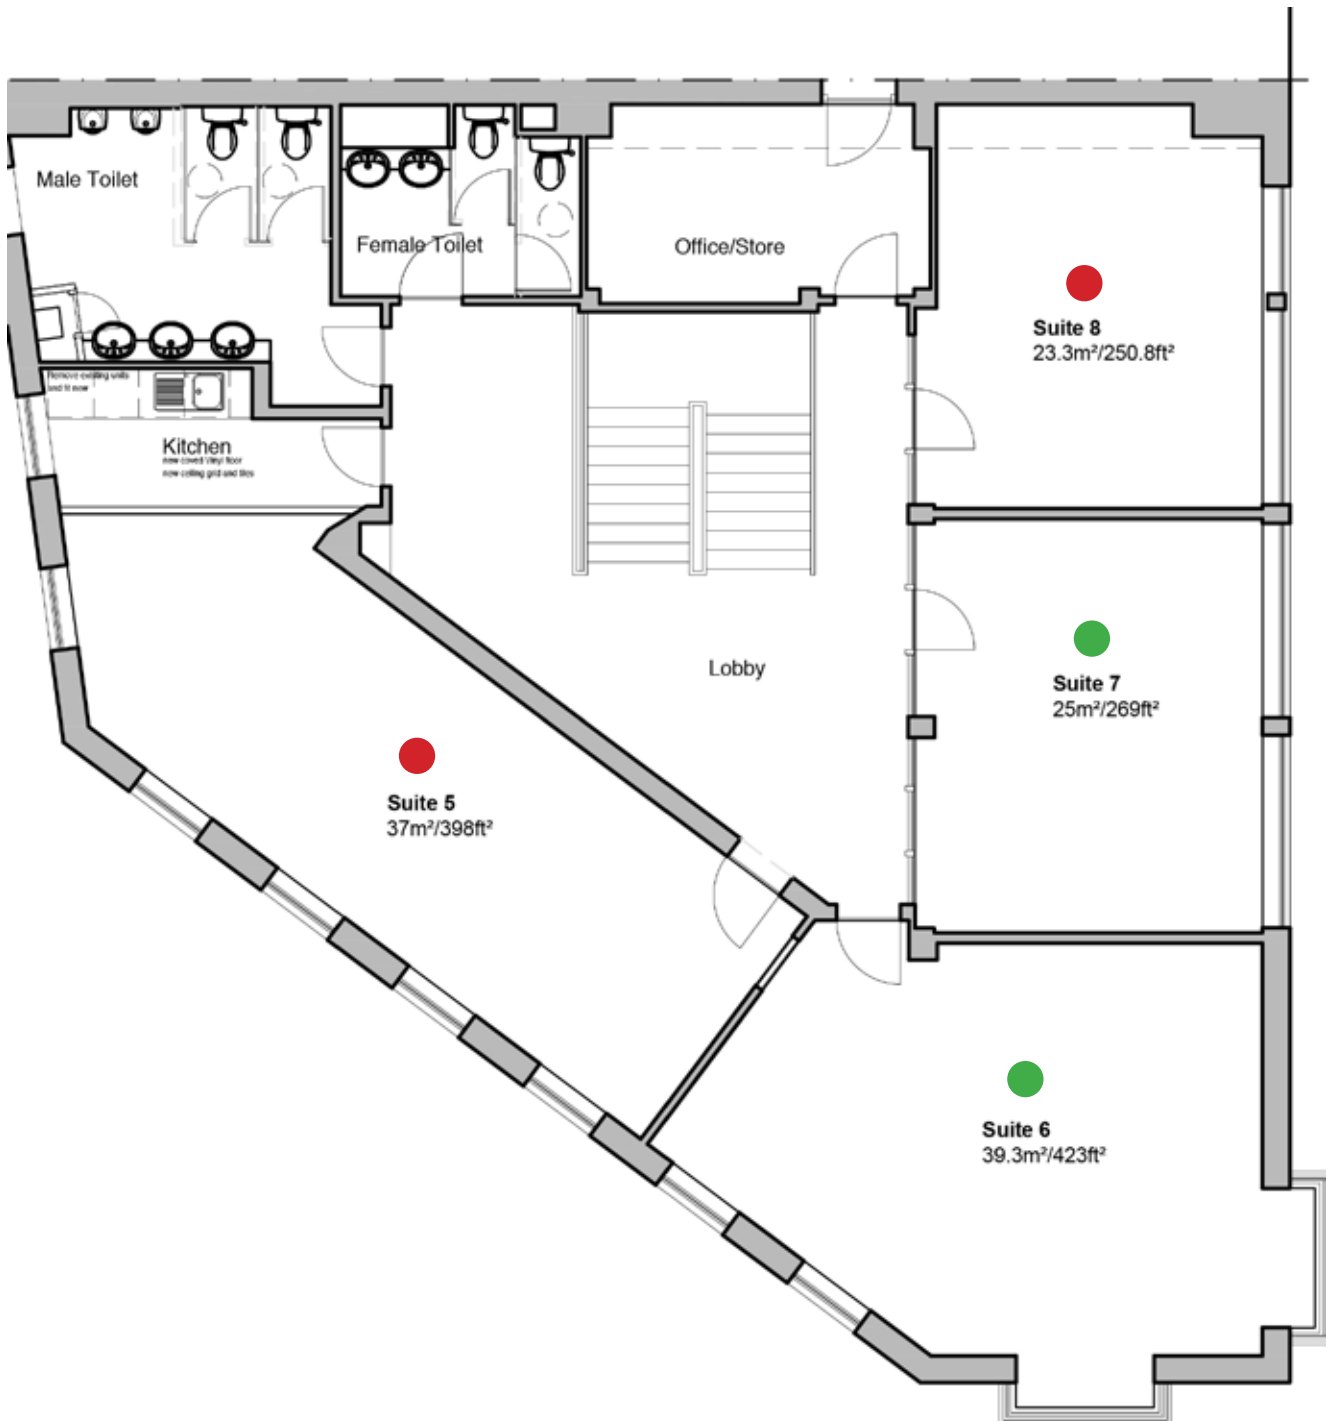

Paragon House

CROMDALE

First Floor

● Available ● Currently Let

Check availability at [cromdale.com](https://www.cromdale.com) | 01224 355500