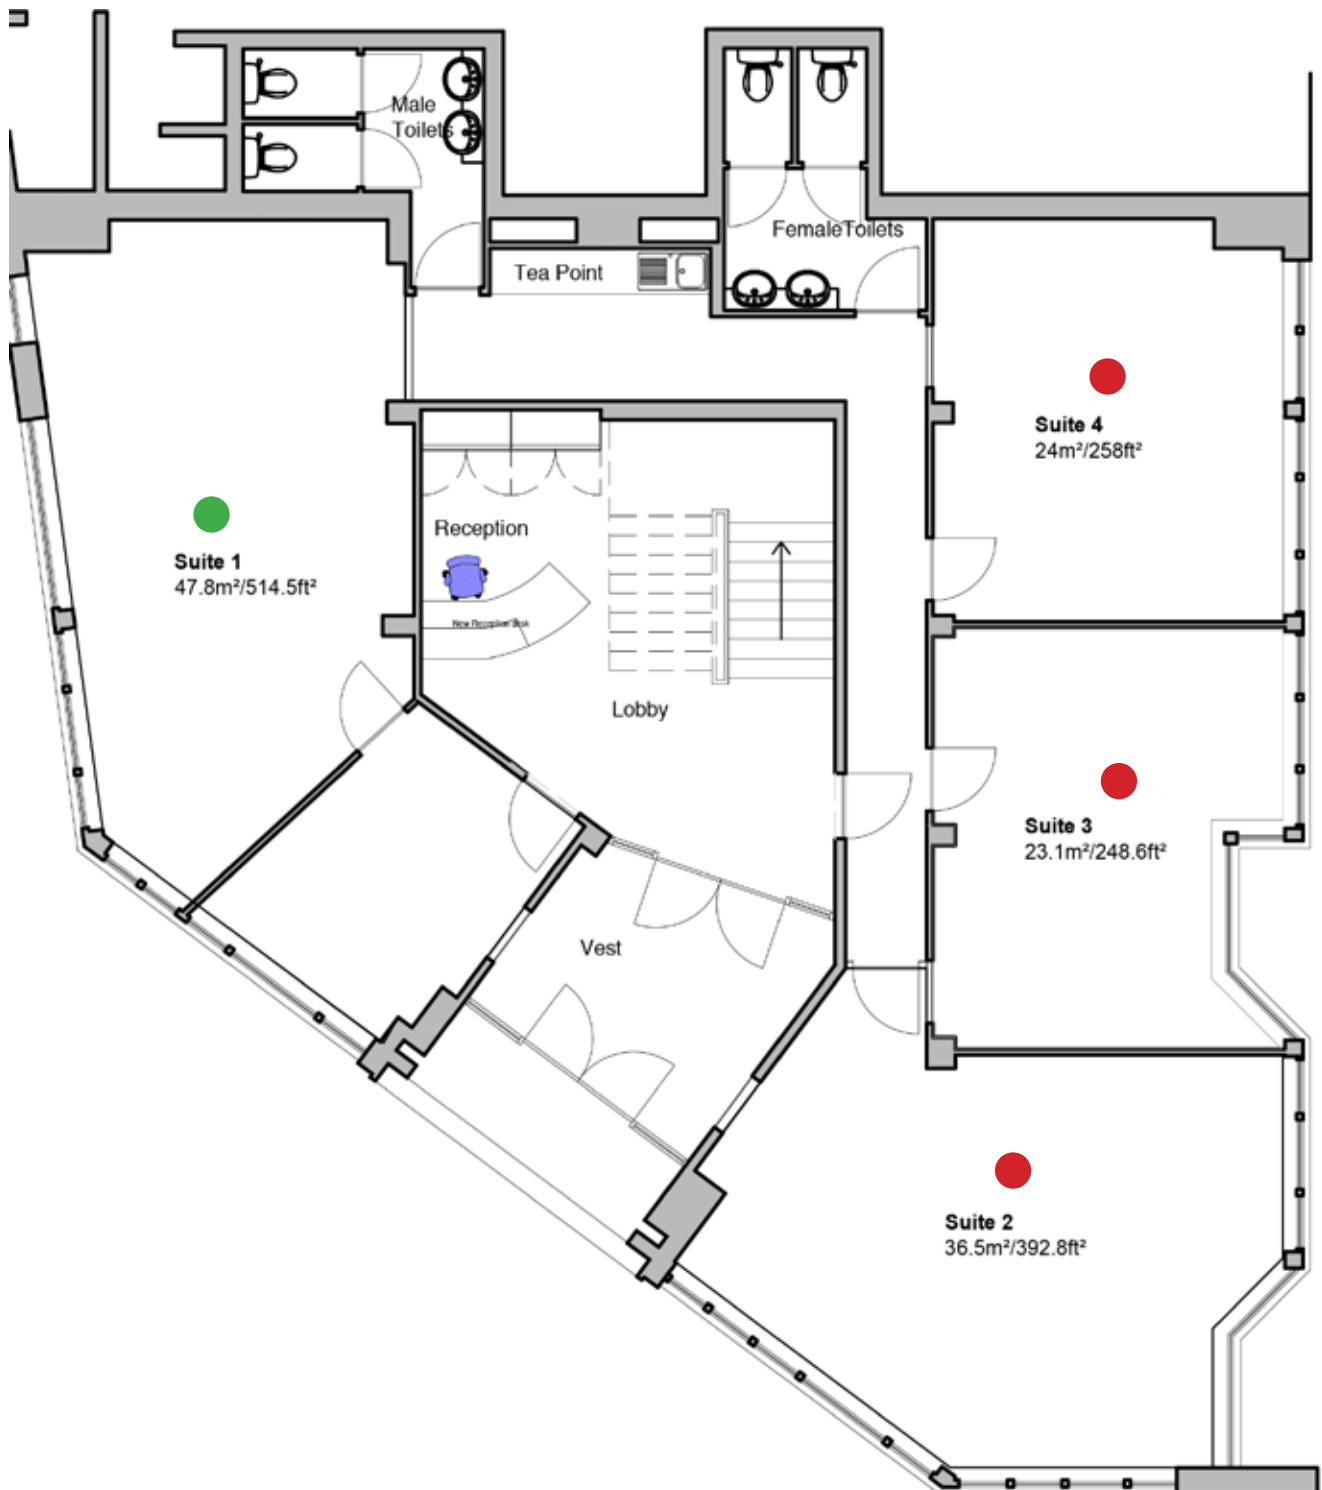

Paragon House

Ground Floor

CROMDALE

● Available ● Currently Let

Check availability at cromdale.com | 01224 355500

Paragon House

CROMDALE

First Floor