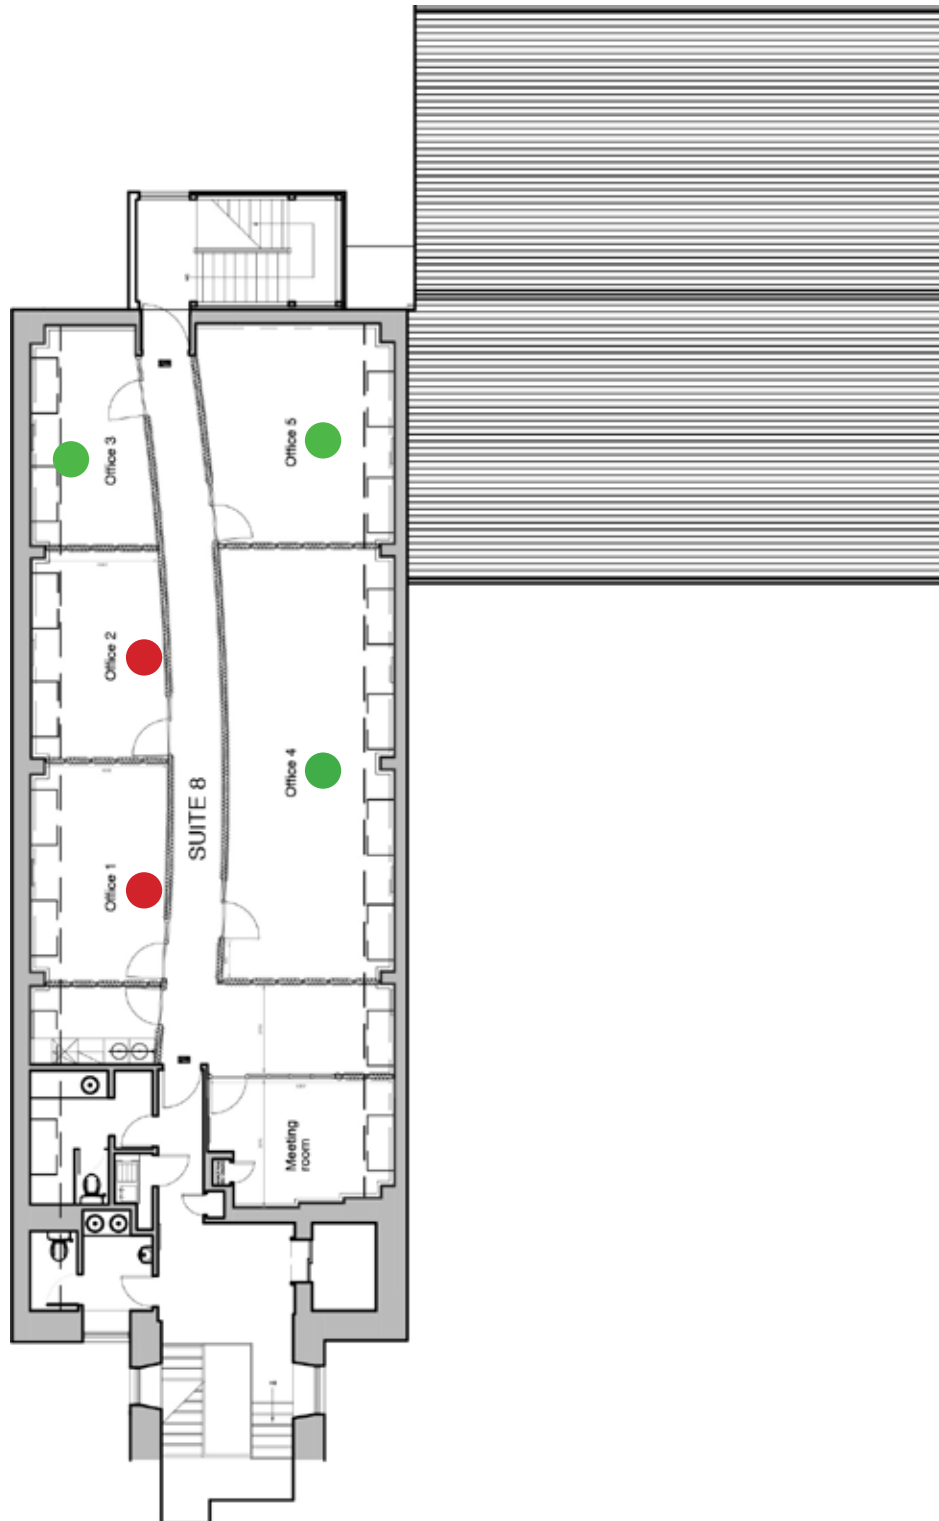

Regent House

CROMDALE

Fourth Floor

- Available
- Currently Let

Check availability at [cromdale.com](https://www.cromdale.com) | 01224 355500