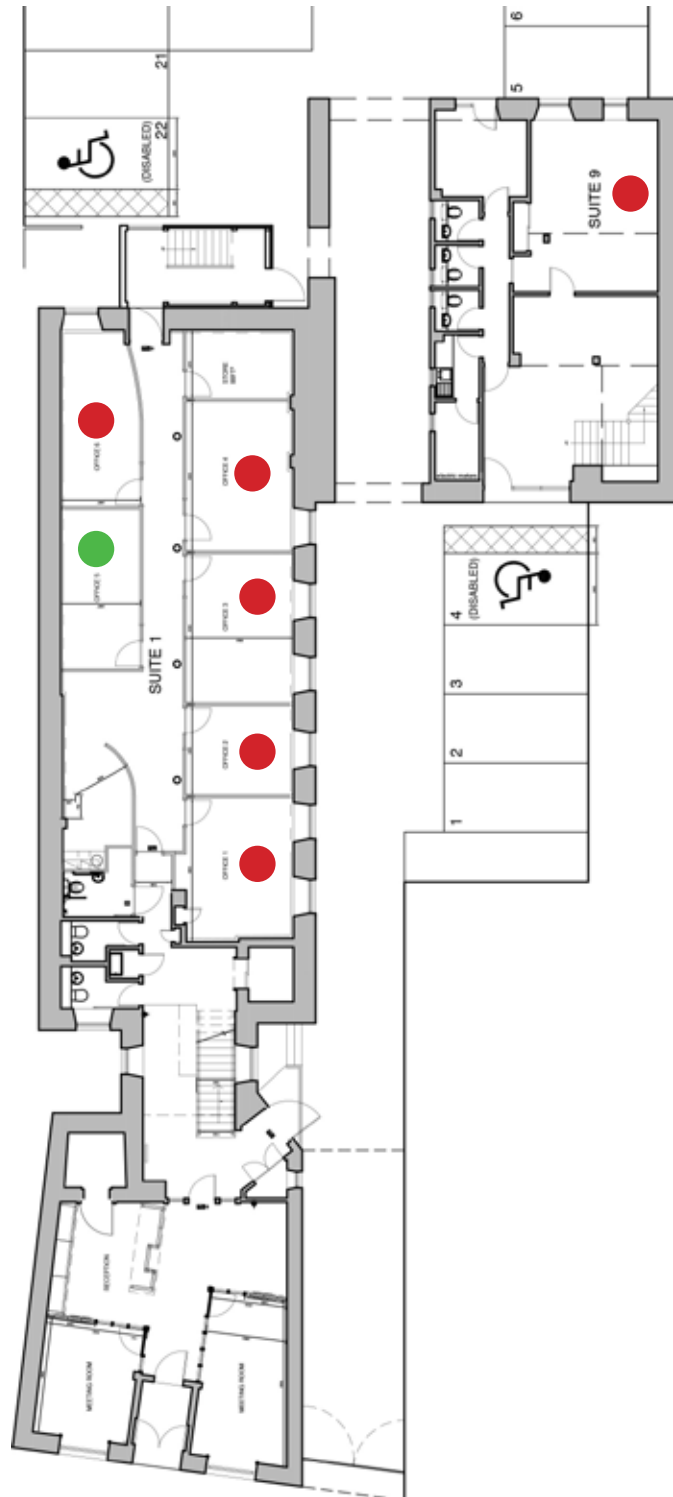

# Regent House

## Ground Floor

CROMDALE

- Available
- Currently Let

Check availability at [cromdale.com](http://cromdale.com) | 01224 355500