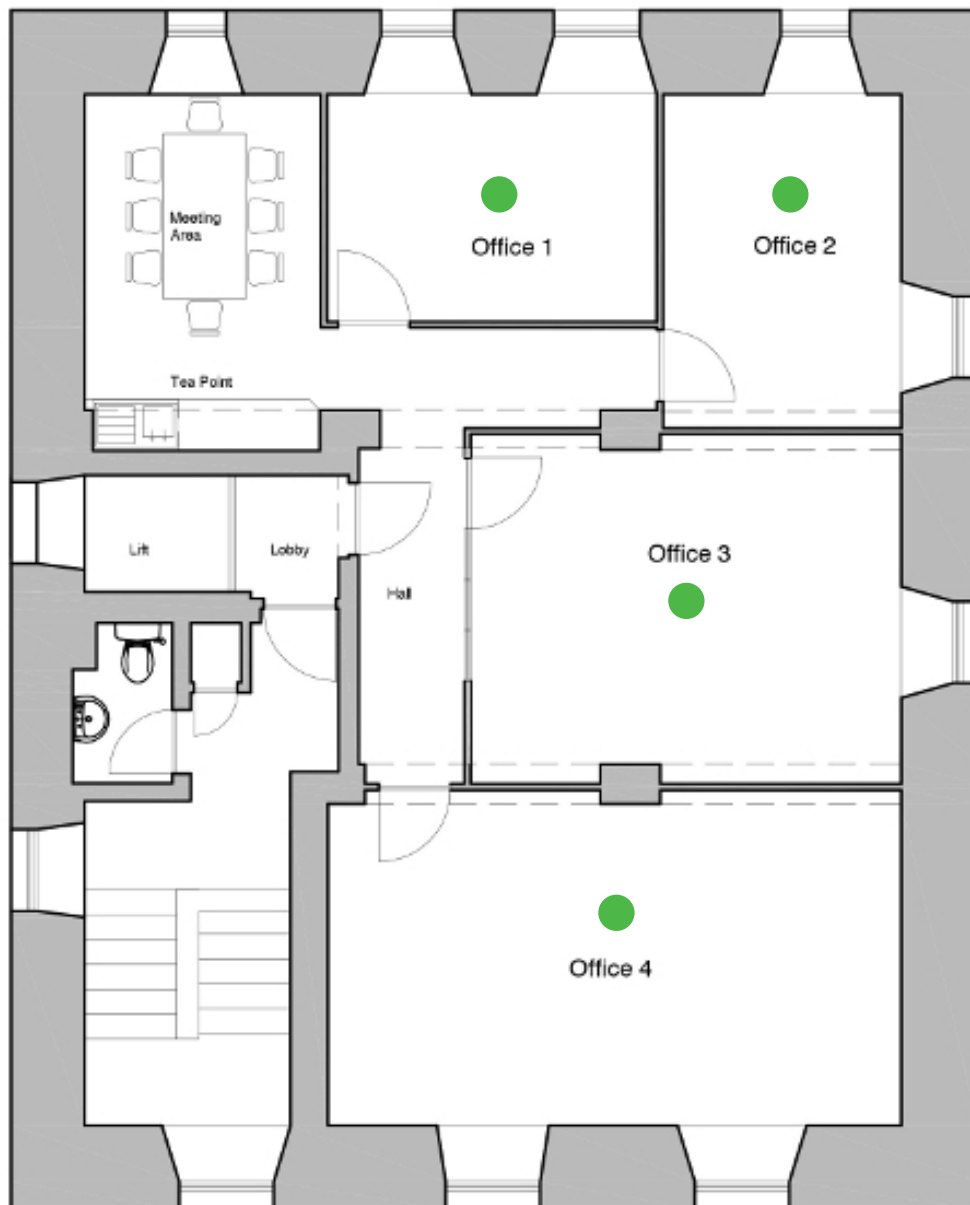

Torridon House

CROMDALE

Fifth Floor

● Available ● Currently Let

Check availability at [cromdale.com](https://www.cromdale.com) | 01224 355500